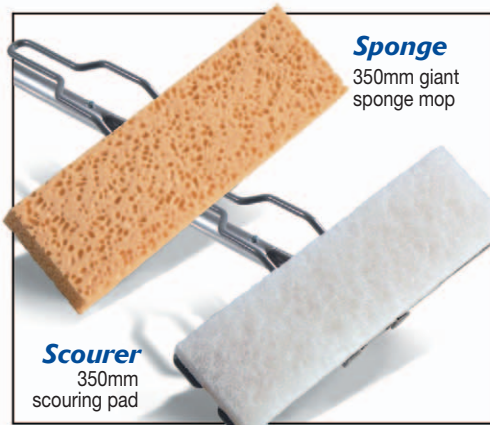

Multimop MM30

Super clean floors.... twice as fast..... not to mention walls or even ceilings. Yes the professional Multimop is one of the simplest, most effective smaller area mopping systems you will ever use but, like all the best ideas, it is the totally thoughtful design concept that makes it so outstanding.

A unique giant 350mm (14") sponge mop that will really out perform the rest. The sponge absorbs more than 10 times its own weight in liquid so you can really put plenty down and pick it all up again and to cap it all, its very operational design makes it virtually self cleaning.

Giant 35mm Sponge

The giant sponge is a 100% natural cellulose product with exceptional absorbency and is virtually self-cleaning in use. Every time the mop is immersed and squeezed for use a flood of water literally flushes the sponge every time.

The Velcro backing allows quick and easy removal and an interchangeable scouring head is also available for stubborn applications.

Sponge
350mm giant
sponge mop

Scourer
350mm
scouring pad

Model	Capacity	Sponge	Size
MM30	30L	35cm	475 x 340 x 320mm