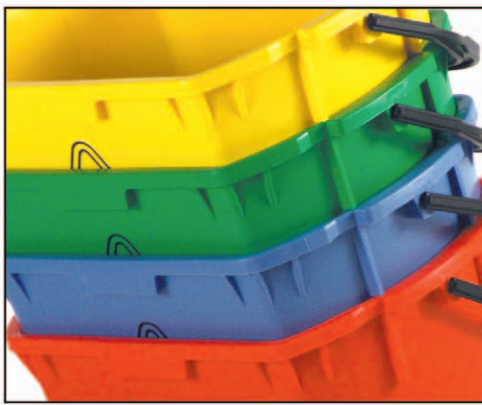

Multimop MM30

Super clean floors.... twice as fast..... not to mention walls or even ceilings. Yes the professional Multimop is one of the simplest, most effective smaller area mopping systems you will ever use but, like all the best ideas, it is the totally thoughtful design concept that makes it so outstanding.

A unique giant 350mm (14") sponge mop that will really out perform the rest. The sponge absorbs more than 10 times its own weight in liquid so you can really put plenty down and pick it all up again and to cap it all, its very operational design makes it virtually self cleaning.

Giant 35mm Sponge

The giant sponge is a 100% natural cellulose product with exceptional absorbency and is virtually self-cleaning in use. Every time the mop is immersed and squeezed for use a flood of water literally flushes the sponge every time.

The Velcro backing allows quick and easy removal and an interchangeable scouring head is also available for stubborn applications.

Sponge
350mm giant
sponge mop

Scourer
350mm
scouring pad

Model	Capacity	Sponge	Size
MM30	30L	35cm	475 x 340 x 320mm